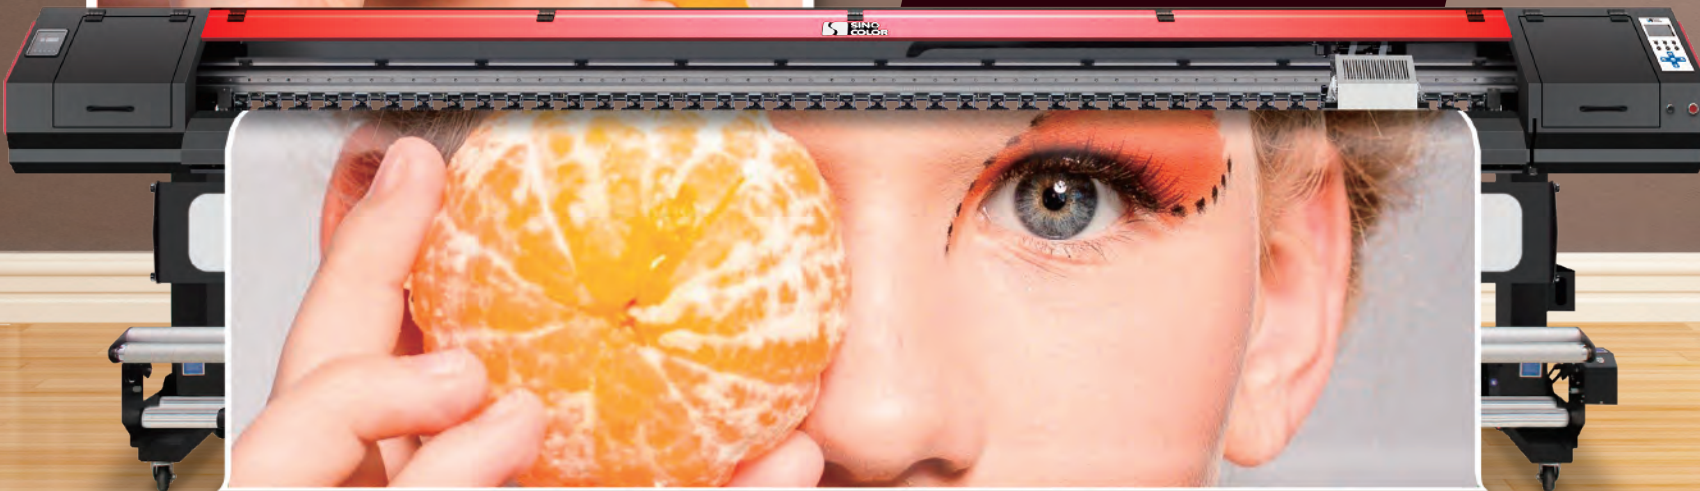

Epson Series UV Roll to Roll Printer

3.2米UV卷材打印机 — 高性价比之选

Dual Heads 双喷头

4/6-Color 4/6色写真

Variable Dot 可变墨滴

White Optional 白色可选

2 Sizes & 2 Print-head Configurations Available
提供两种尺寸和两种喷头配置

● Features 特点

Different Printhead Available
Equipped Epson F1080 or DX5 or i3200 Head. 4 colors and 6 colors models are optional.

爱普生DX5和F1080,i3200 三种喷头可选
根据你的需求来选择4色或者6色输出

Water Cooling UV-LED Lamp
It is one of the world's top UV-LED, long lifespan, low heat, and instant on-off

水冷UV-LED灯
装备世界顶级的UV-LED，寿命长，发热低，即时开关

Variable Dot Print Technology
Permitting the printer to provide smooth gradations, exceptional solid colors and optimum image quality in all print modes
可变墨滴技术
使打印画面的颜色过渡更加自然，实现高质量成像

- ★ High-density UV curable ink produces rich, vibrant colors on coated or uncoated media
高密度UV固化墨水在涂层或非涂层材料上实现丰富而鲜明的色彩
- ★ Durable, scratch-resistant and virtually odorless, Up to three years outdoor durability without lamination
画面持久，耐刮擦，无异味，不覆膜长达三年的户外耐候性
- ★ Branded parts are used for high attrition area. Greatly increased the lifetime and stability of the machine. For example, Hiwin guide rail, German Igus drag chain, Italian Megadyne belt.
高损耗处皆使用高等级配件，极大提升设备使用寿命和稳定性